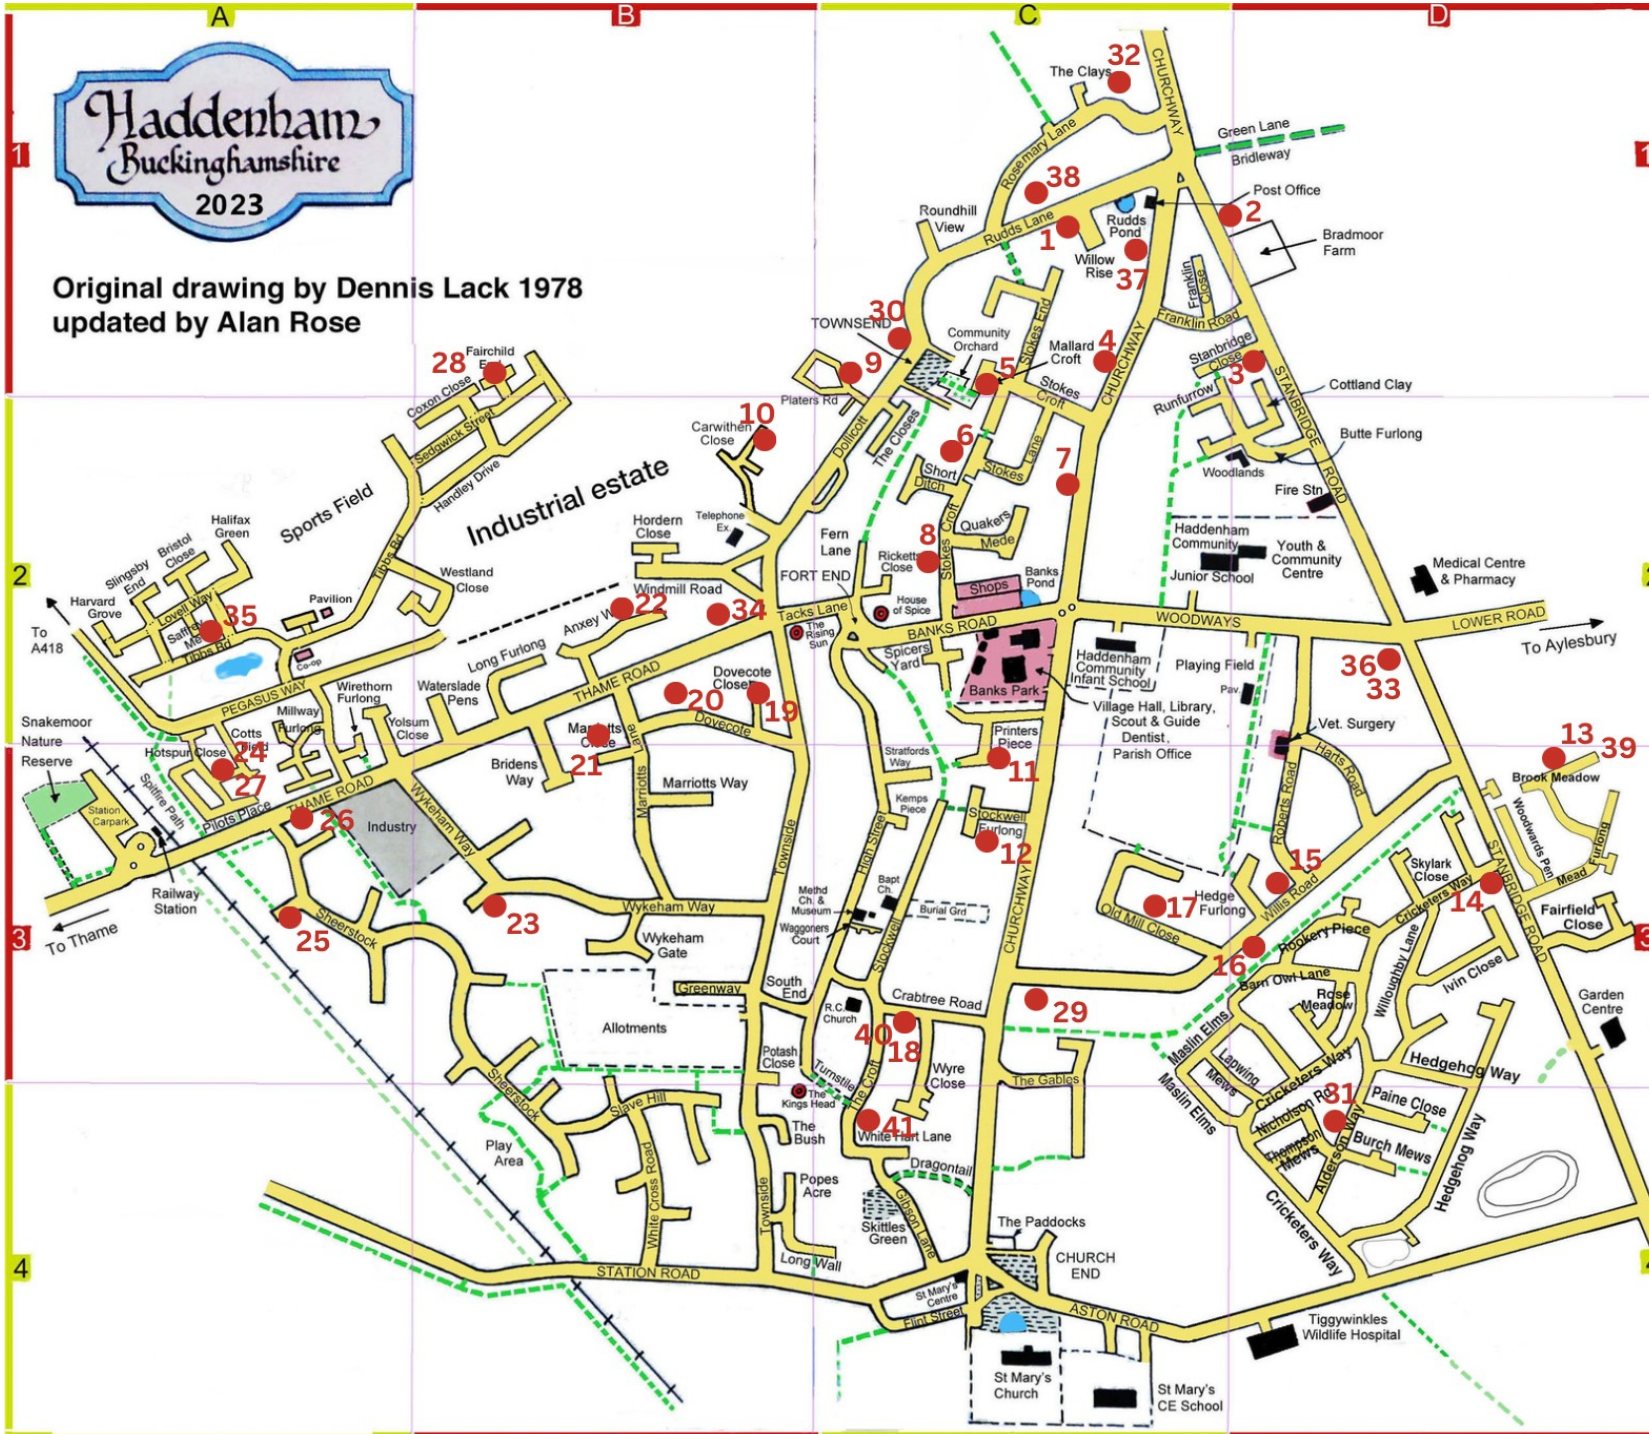

Original drawing by Dennis Lack 1978
updated by Alan Rose

Haddenham Garage Sale Safari 6th August 2023

Addresses:

- 1.1 Willow Rise
- 2.7 Stanbridge Road
- 3.1 Stanbridge Close
- 4.109 Churchway
- 5.9 Mallard Croft
- 6.38 Stokes Croft
- 7.93 Churchway
- 8.62 Stokes Croft
- 9.6 Platers Road
- 10.7 Carwithen Close
- 11.34 Printers Piece
- 12.13 Stockwell Furlong
- 13.17 Brook Meadow
- 14.1 Cricketers Way
- 15.34 Willis Road
- 16.63 Willis Road
- 17.6 Old Mill Close
- 18.28 Crabtree Road
- 19.8 Dovecote Close
- 20.7 Dovecote (12-15 - 15:00)
- 21.11 Marriotts Close
- 22.46 Anxey Way
- 23.77 Wykeham Way
- 24.41 Cotts Field
- 25.14 Sheerstock
- 26.113 Thame Road
- 27.12 Cotts Field
- 28.3 Fairchild End
- 29.115 Willis Road
- 30.12a Townsend
- 31.17 Alderson Way
- 32.4 Rosemary Lane
- 33.70 Stanbridge Road
- 34.6 Thame Road
- 35.22 Tibbs Road
- 36.72 Stanbridge Road
- 37.153 Churchway
- 38.12 Rudds Lane
- 39.19 Brook Meadow
- 40.22 The Croft
- 41.8a The Croft